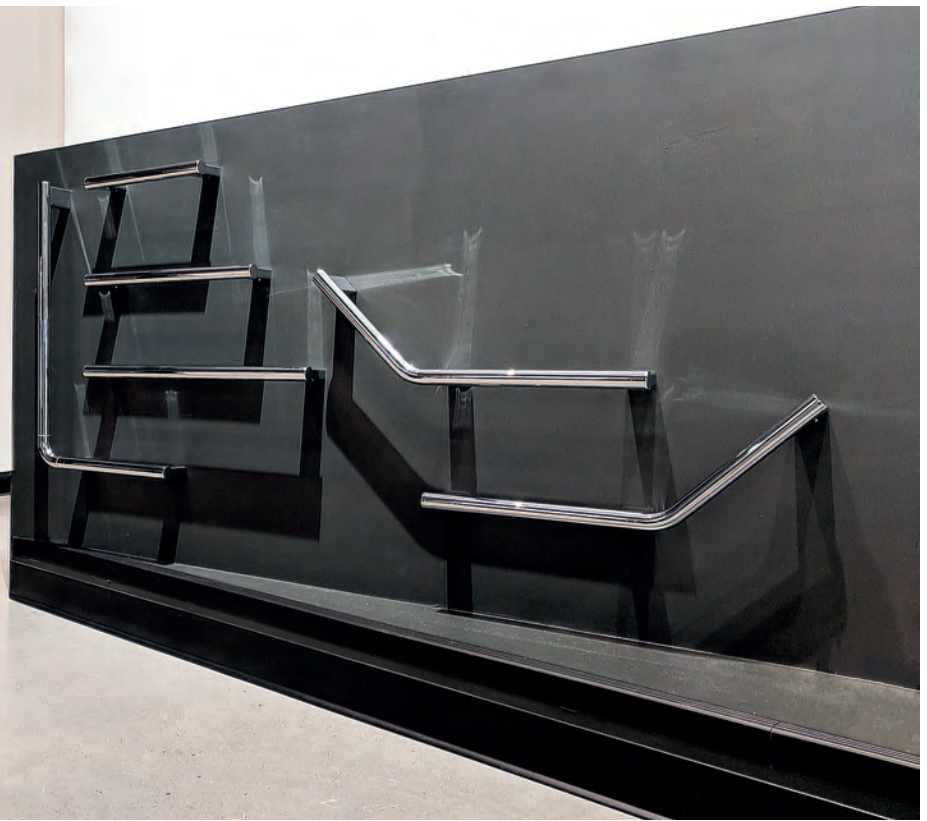

To constantly surprise you and meet your needs we offer a range of accessories to enhance your moments of relaxation. Here you will find many functional complementary products which are manufactured according to Zitta's quality standards.

GRAB RAIL

Straight, 14 3/8" (365mm)

Unit : AS00472
 Box #1 :
 3 7/8" x 15 5/8" x 1 1/2", 1.9 lbs
 98mm x 397mm x 38mm , 0.9 kg

Total number of box : 1

- Modern look
- Stainless polished steel
- Finishing caps at the ending
- Caps hiding the hardware
- Two fixing points
- Solid and durable assembly
- Screwed in walls
- Fixed in wooden beam
- Round tube of 1 1/4" (32mm)
- Length of 14 3/8" (365 mm)