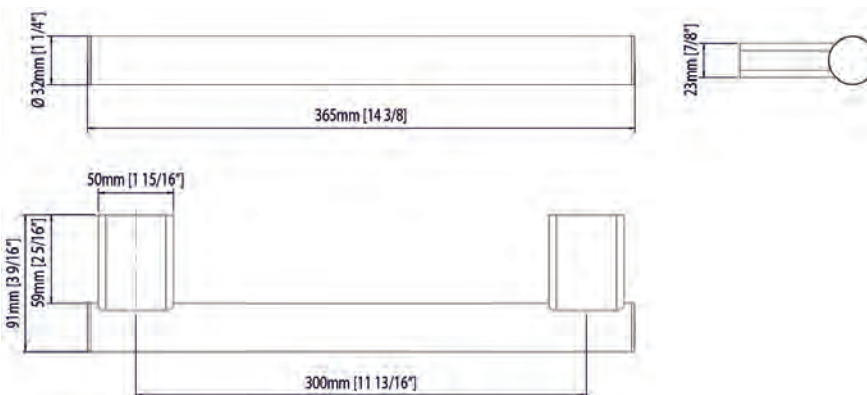

GRAB RAIL

Straight, 14 3/8" (365mm)

Unit : AS00472
 Box #1 :
 3 7/8" x 15 5/8" x 1 1/2", 1.9 lbs
 98mm x 397mm x 38mm , 0.9 kg

Total number of box : 1

- Modern look
- Stainless polished steel
- Finishing caps at the ending
- Caps hiding the hardware
- Two fixing points
- Solid and durable assembly
- Screwed in walls
- Fixed in wooden beam
- Round tube of 1 1/4" (32mm)
- Length of 14 3/8" (365 mm)

The dimensions are subject to manufacturer's tolerance and may change without notice.

www.zitta.ca